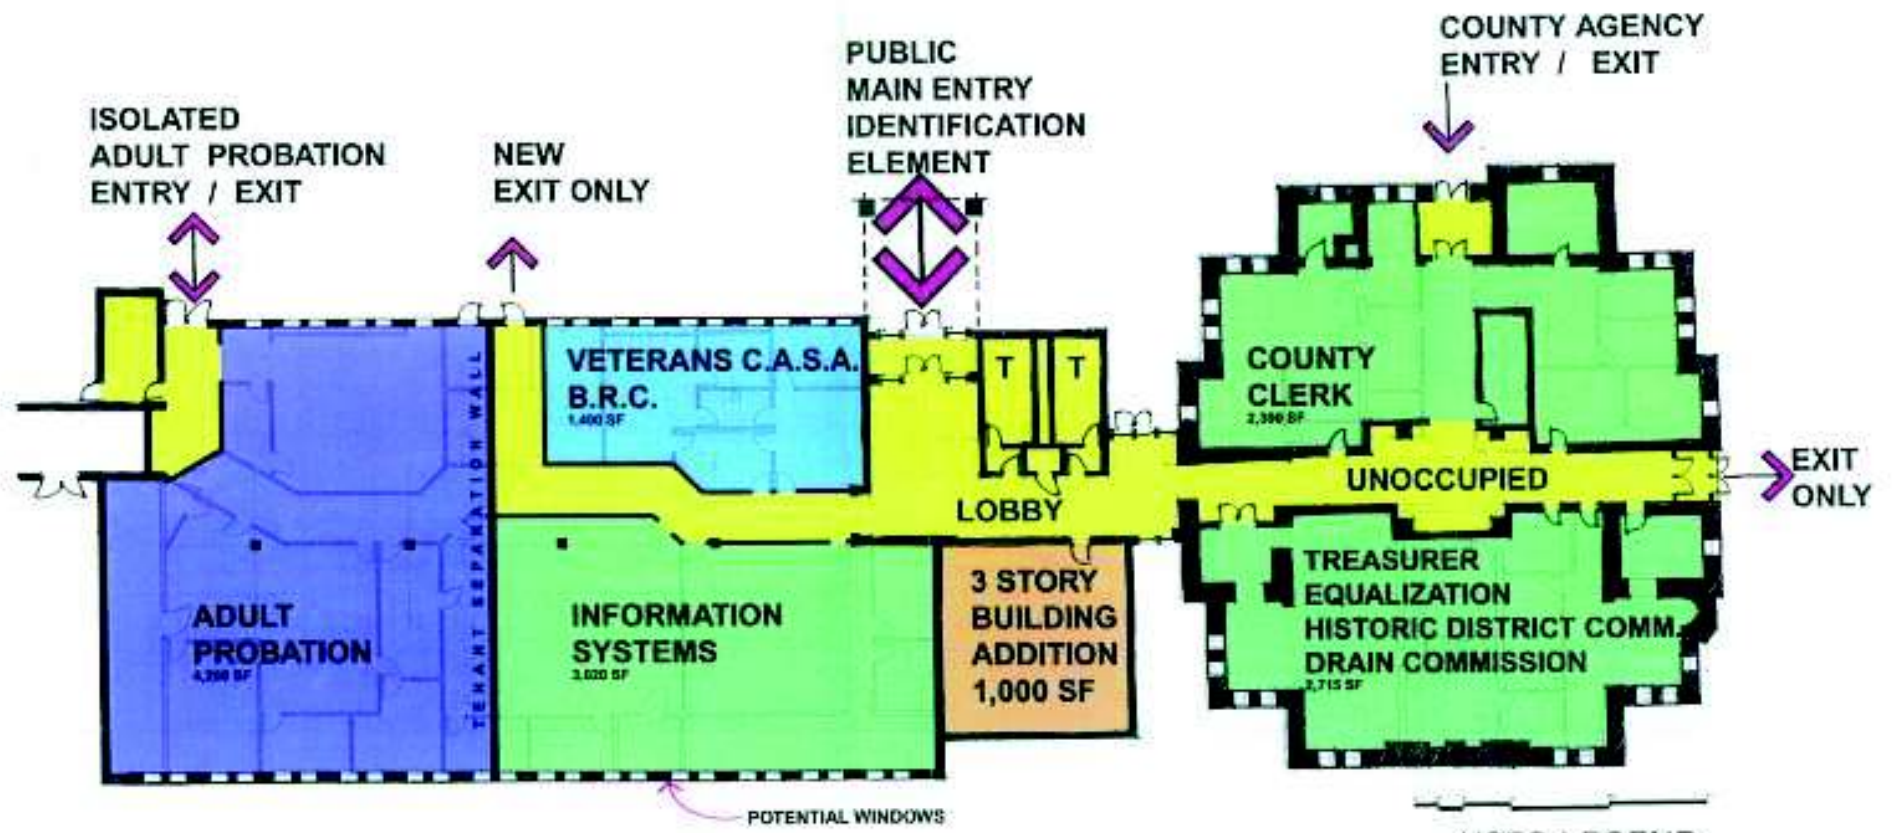

NORTH  **2007 EXISTING CONDITIONS
ROOF AND FOURTH FLOOR PLAN**

USES LEGEND

	PUBLIC AREA	SF
	COUNTY AGENCY	SF
	GRANT PROGRAM	SF
	LEASE SPACE	SF
	BUILDING ADDITION	SF

CASS COUNTY
CASSOPOLIS, MICHIGAN

FEASIBILITY STUDY OF 1899 COURTHOUSE
PROJECT# 2690-010 APRIL 18, 2007

**PRELIMINARY OPTION A
FIRST FLOOR PLAN**

INCLUDED IN
NEW ADDITION
NEW STAIR TOWER
NEW 3 STORY ELEVATOR
BOILER HOUSE / PUMP ROOM

USES LEGEND

Public Area	5F
County Agency	6F
Grant Program	8F
Lease Space	5F
Building Addition	6F
State Agency	8F

**PRELIMINARY OPTION A
SECOND FLOOR PLAN**

INCLUDED IN
NEW ADDITION
NEW STAIR TOWER
NEW 1 STORY ELEVATOR
BOILER HOUSE / PUMP ROOM

USES LEGEND

Public Area	SF
County Agency	SF
Grant Program	SF
Lease Space	SF
Building Addition	SF
State Agency	SF