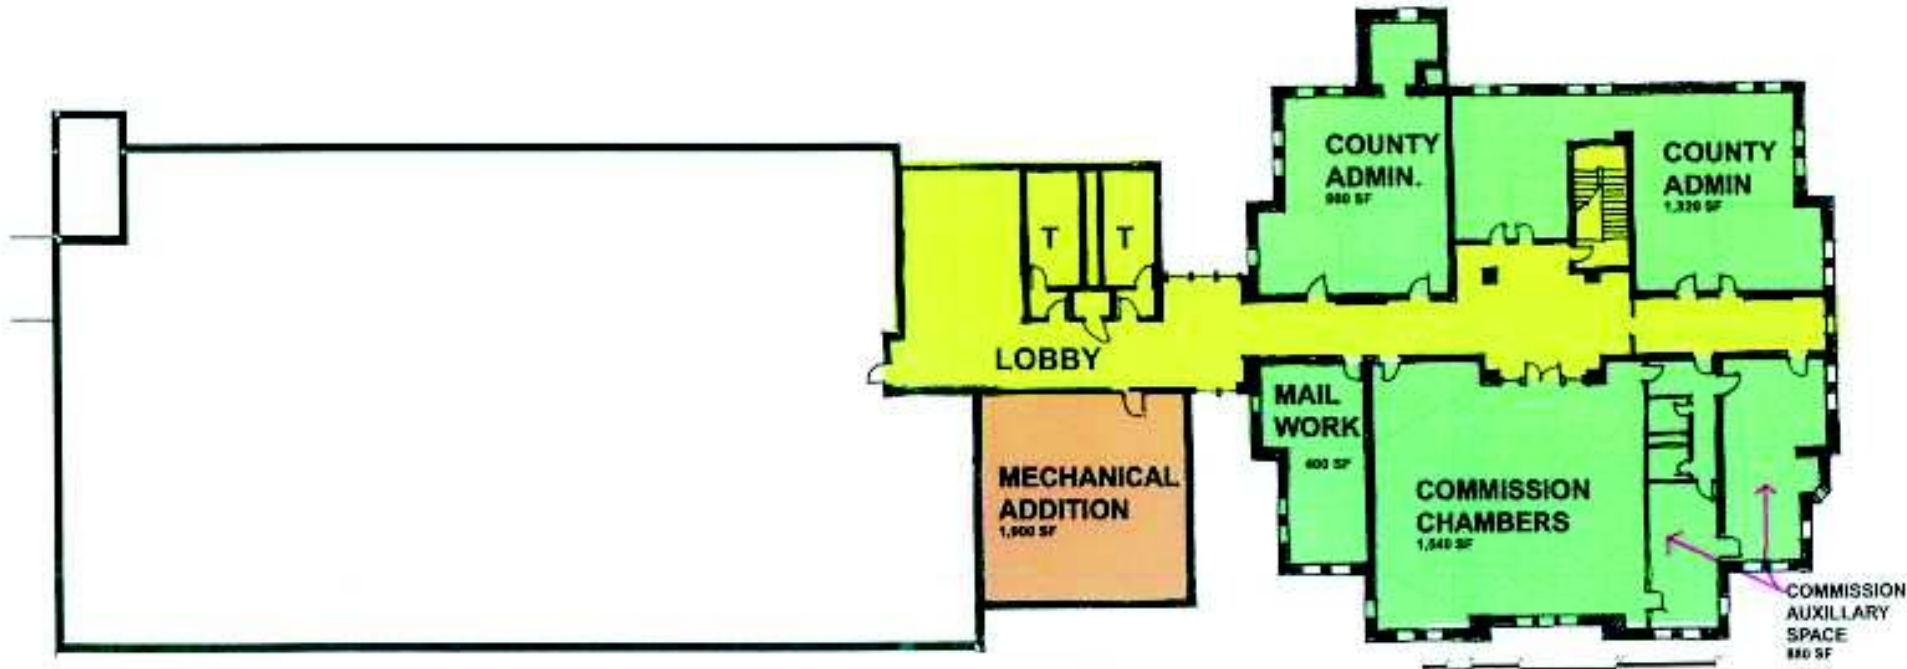

**PRELIMINARY OPTION A
SECOND FLOOR PLAN**

INCLUDED IN
NEW ADDITION
NEW STAIR TOWER
NEW 1 STORY ELEVATOR
BOILER HOUSE / PUMP ROOM

USES LEGEND

Public Area	SF
County Agency	SF
Grant Program	SF
Lease Space	SF
Building Addition	SF
State Agency	SF

CASS COUNTY
CASSOPOLIS, MICHIGAN

FEASIBILITY STUDY OF 1899 COURTHOUSE
PROJECT# 2690.019 APRIL 10, 2007

NORTH  **PRELIMINARY OPTION A
THIRD FLOOR PLAN**

**INCLUDED IN
NEW ADDITION**
NEW STAIR TOWER
NEW 3 STORY ELEVATOR
BOILER HOUSE / PUMP ROOM