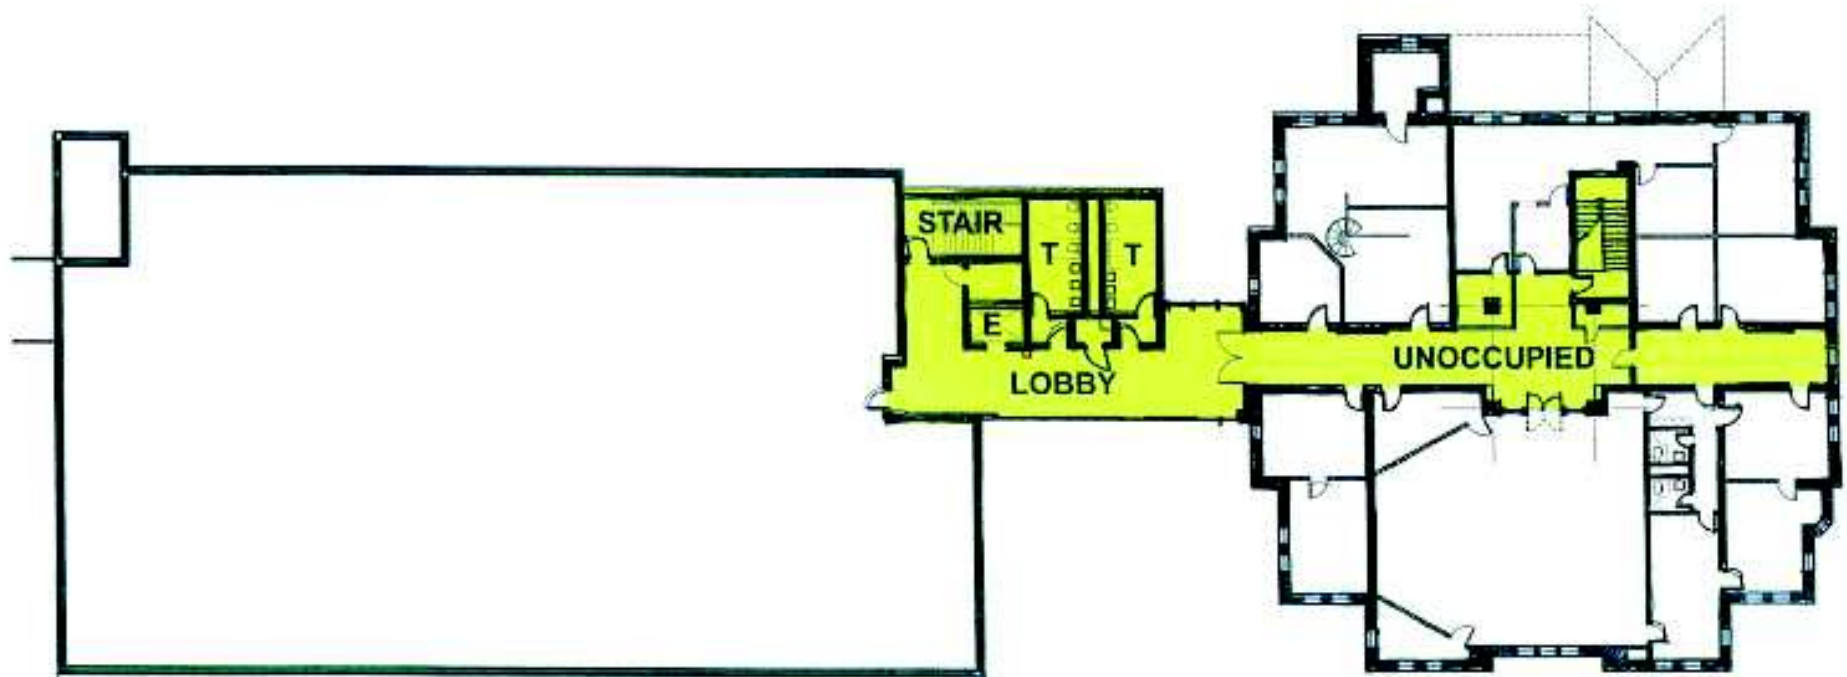

APRIL 10, 2007

NORTH  2007 EXISTING CONDITIONS
THIRD FLOOR PLAN

USES LEGEND

	PUBLIC AREA	SF
	COUNTY AGENCY	SF
	GRANT PROGRAM	SF
	LEASE SPACE	SF
	BUILDING ADDITION	SF

CASS COUNTY
CASSOPOLIS, MICHIGAN

FEASIBILITY STUDY OF 1899 COURTHOUSE
PROJECT# 2690.010 APRIL 10, 2007