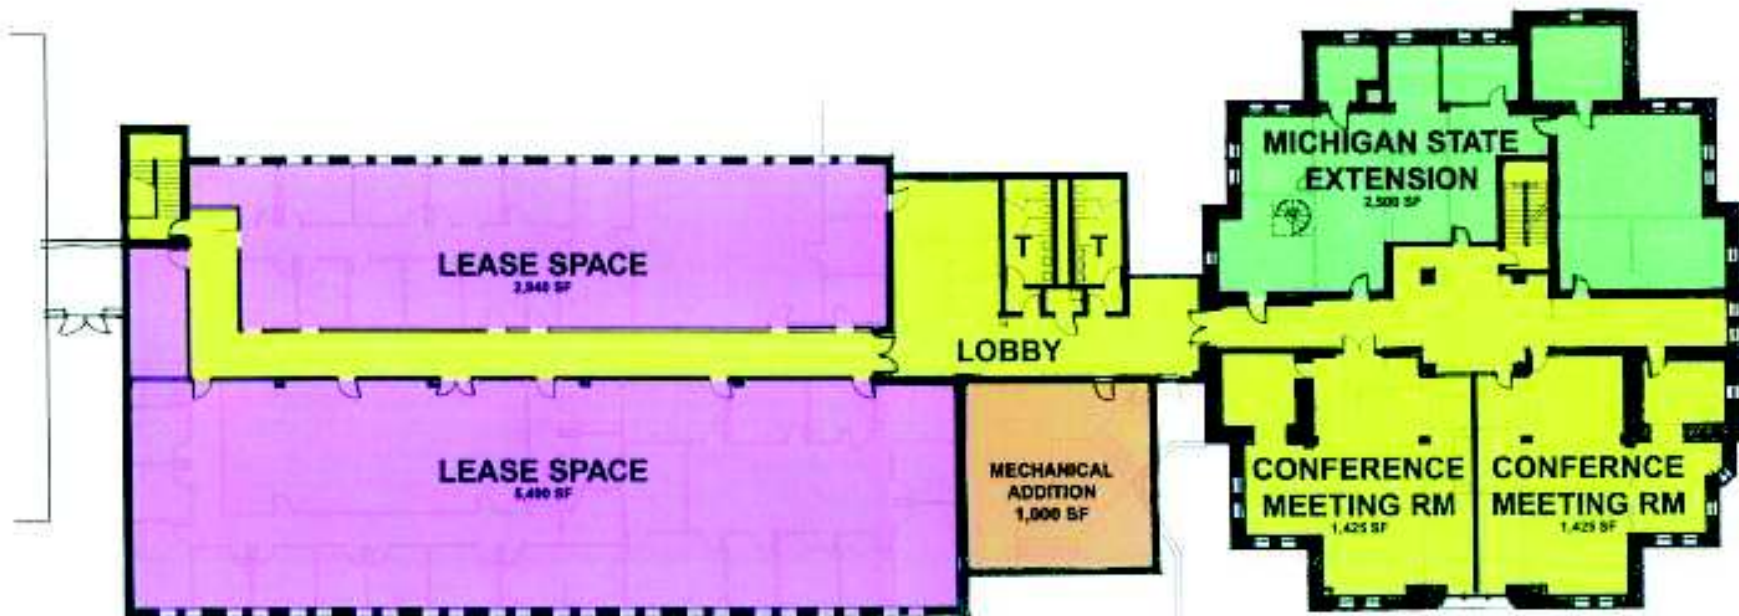

NORTH  **2007 EXISTING CONDITIONS
ROOF AND FOURTH FLOOR PLAN**

USES LEGEND

	PUBLIC AREA	SF
	COUNTY AGENCY	SF
	GRANT PROGRAM	SF
	LEASE SPACE	SF
	BUILDING ADDITION	SF

CASS COUNTY
CASSOPOLIS, MICHIGAN

FEASIBILITY STUDY OF 1899 COURTHOUSE
PROJECT# 2690-010 APRIL 18, 2007

**PRELIMINARY OPTION A
FIRST FLOOR PLAN**

INCLUDED IN
NEW ADDITION
NEW STAIR TOWER
NEW 3 STORY ELEVATOR
BOILER HOUSE / PUMP ROOM

USES LEGEND

Public Area	5F
County Agency	6F
Grant Program	8F
Lease Space	5F
Building Addition	6F
State Agency	8F