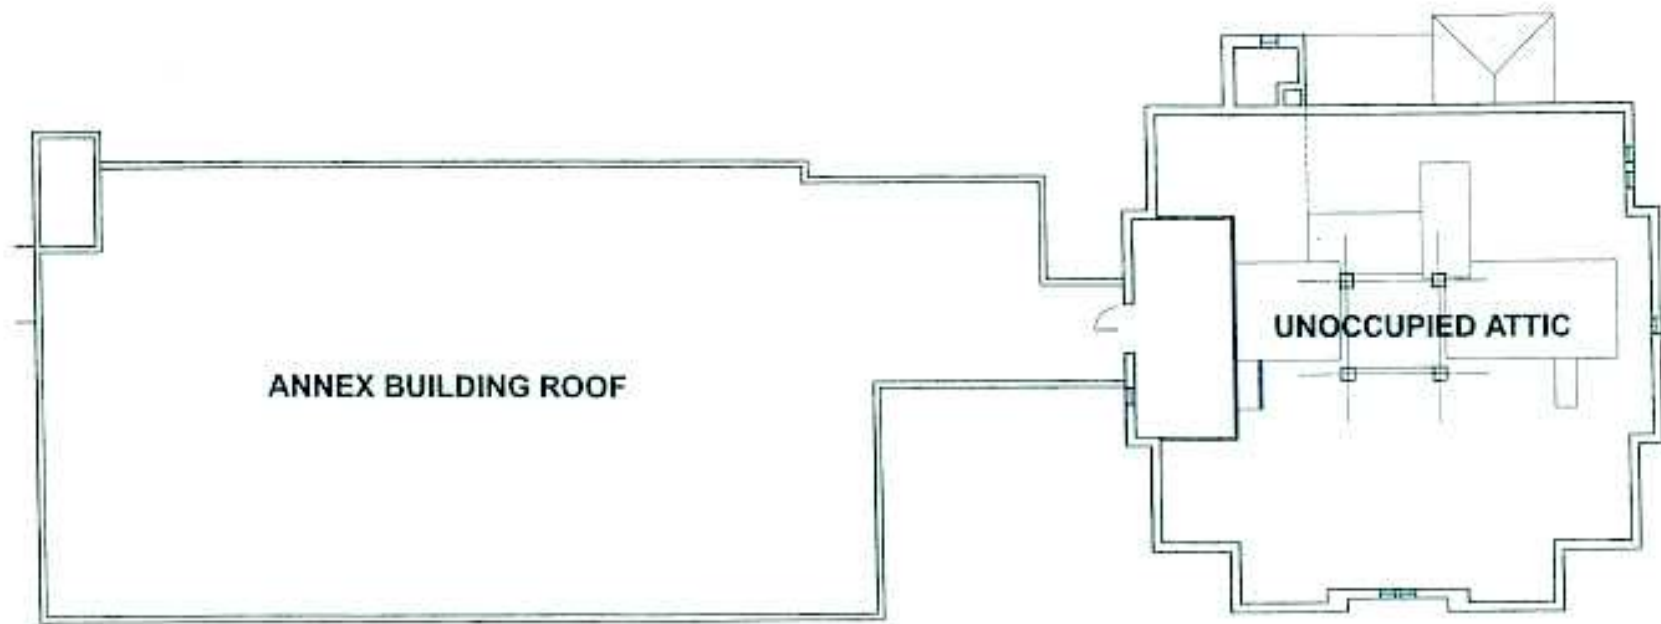

APRIL 10, 2007

NORTH  2007 EXISTING CONDITIONS
THIRD FLOOR PLAN

USES LEGEND

	PUBLIC AREA	SF
	COUNTY AGENCY	SF
	GRANT PROGRAM	SF
	LEASE SPACE	SF
	BUILDING ADDITION	SF

CASS COUNTY
CASSOPOLIS, MICHIGAN

FEASIBILITY STUDY OF 1899 COURTHOUSE
PROJECT# 2690.010 APRIL 10, 2007