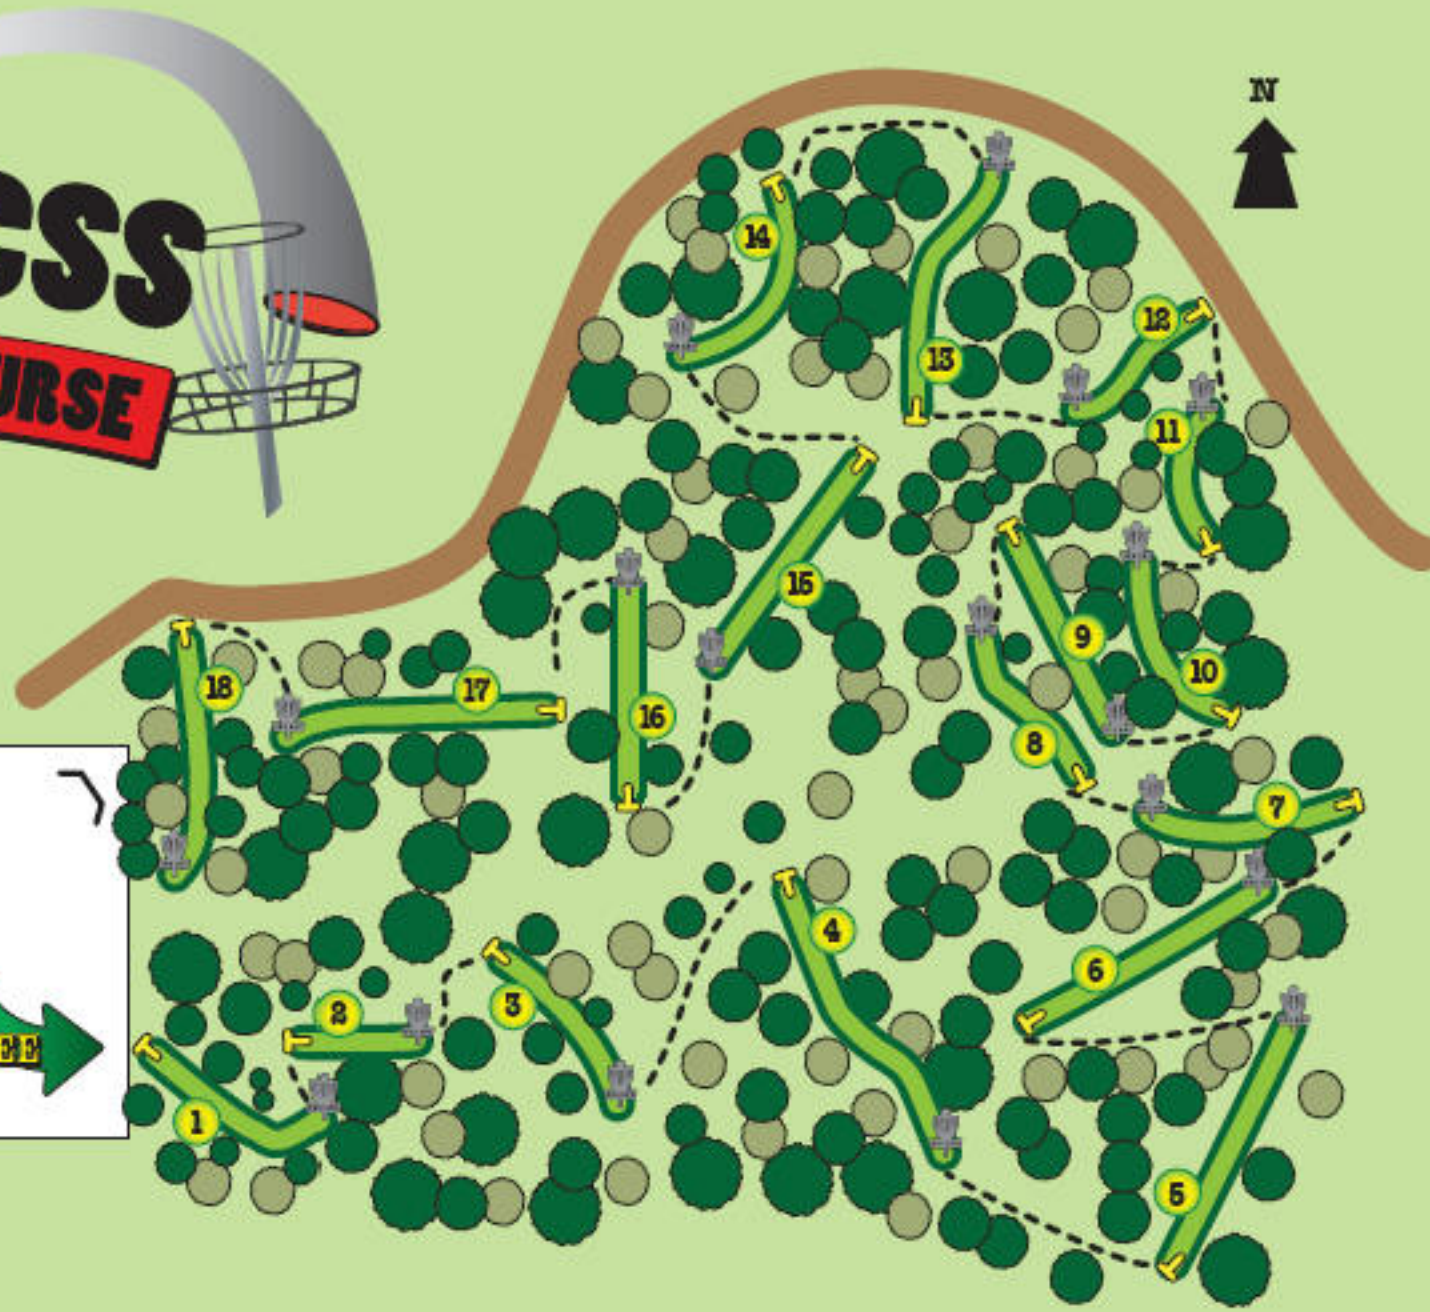

Dr. Lawless DISC GOLF COURSE

Ball Fields

FIRST TEE →

Restrooms

Playground

Pavillion

PARKING LOT

Tee :	1	2	3	4	5	6	7	8	9	10	11	12	13	14	15	16	17	18	Total
Distance:	302	180	180	300	200	216	235	205	225	235	175	190	220	190	180	195	276	191	3895