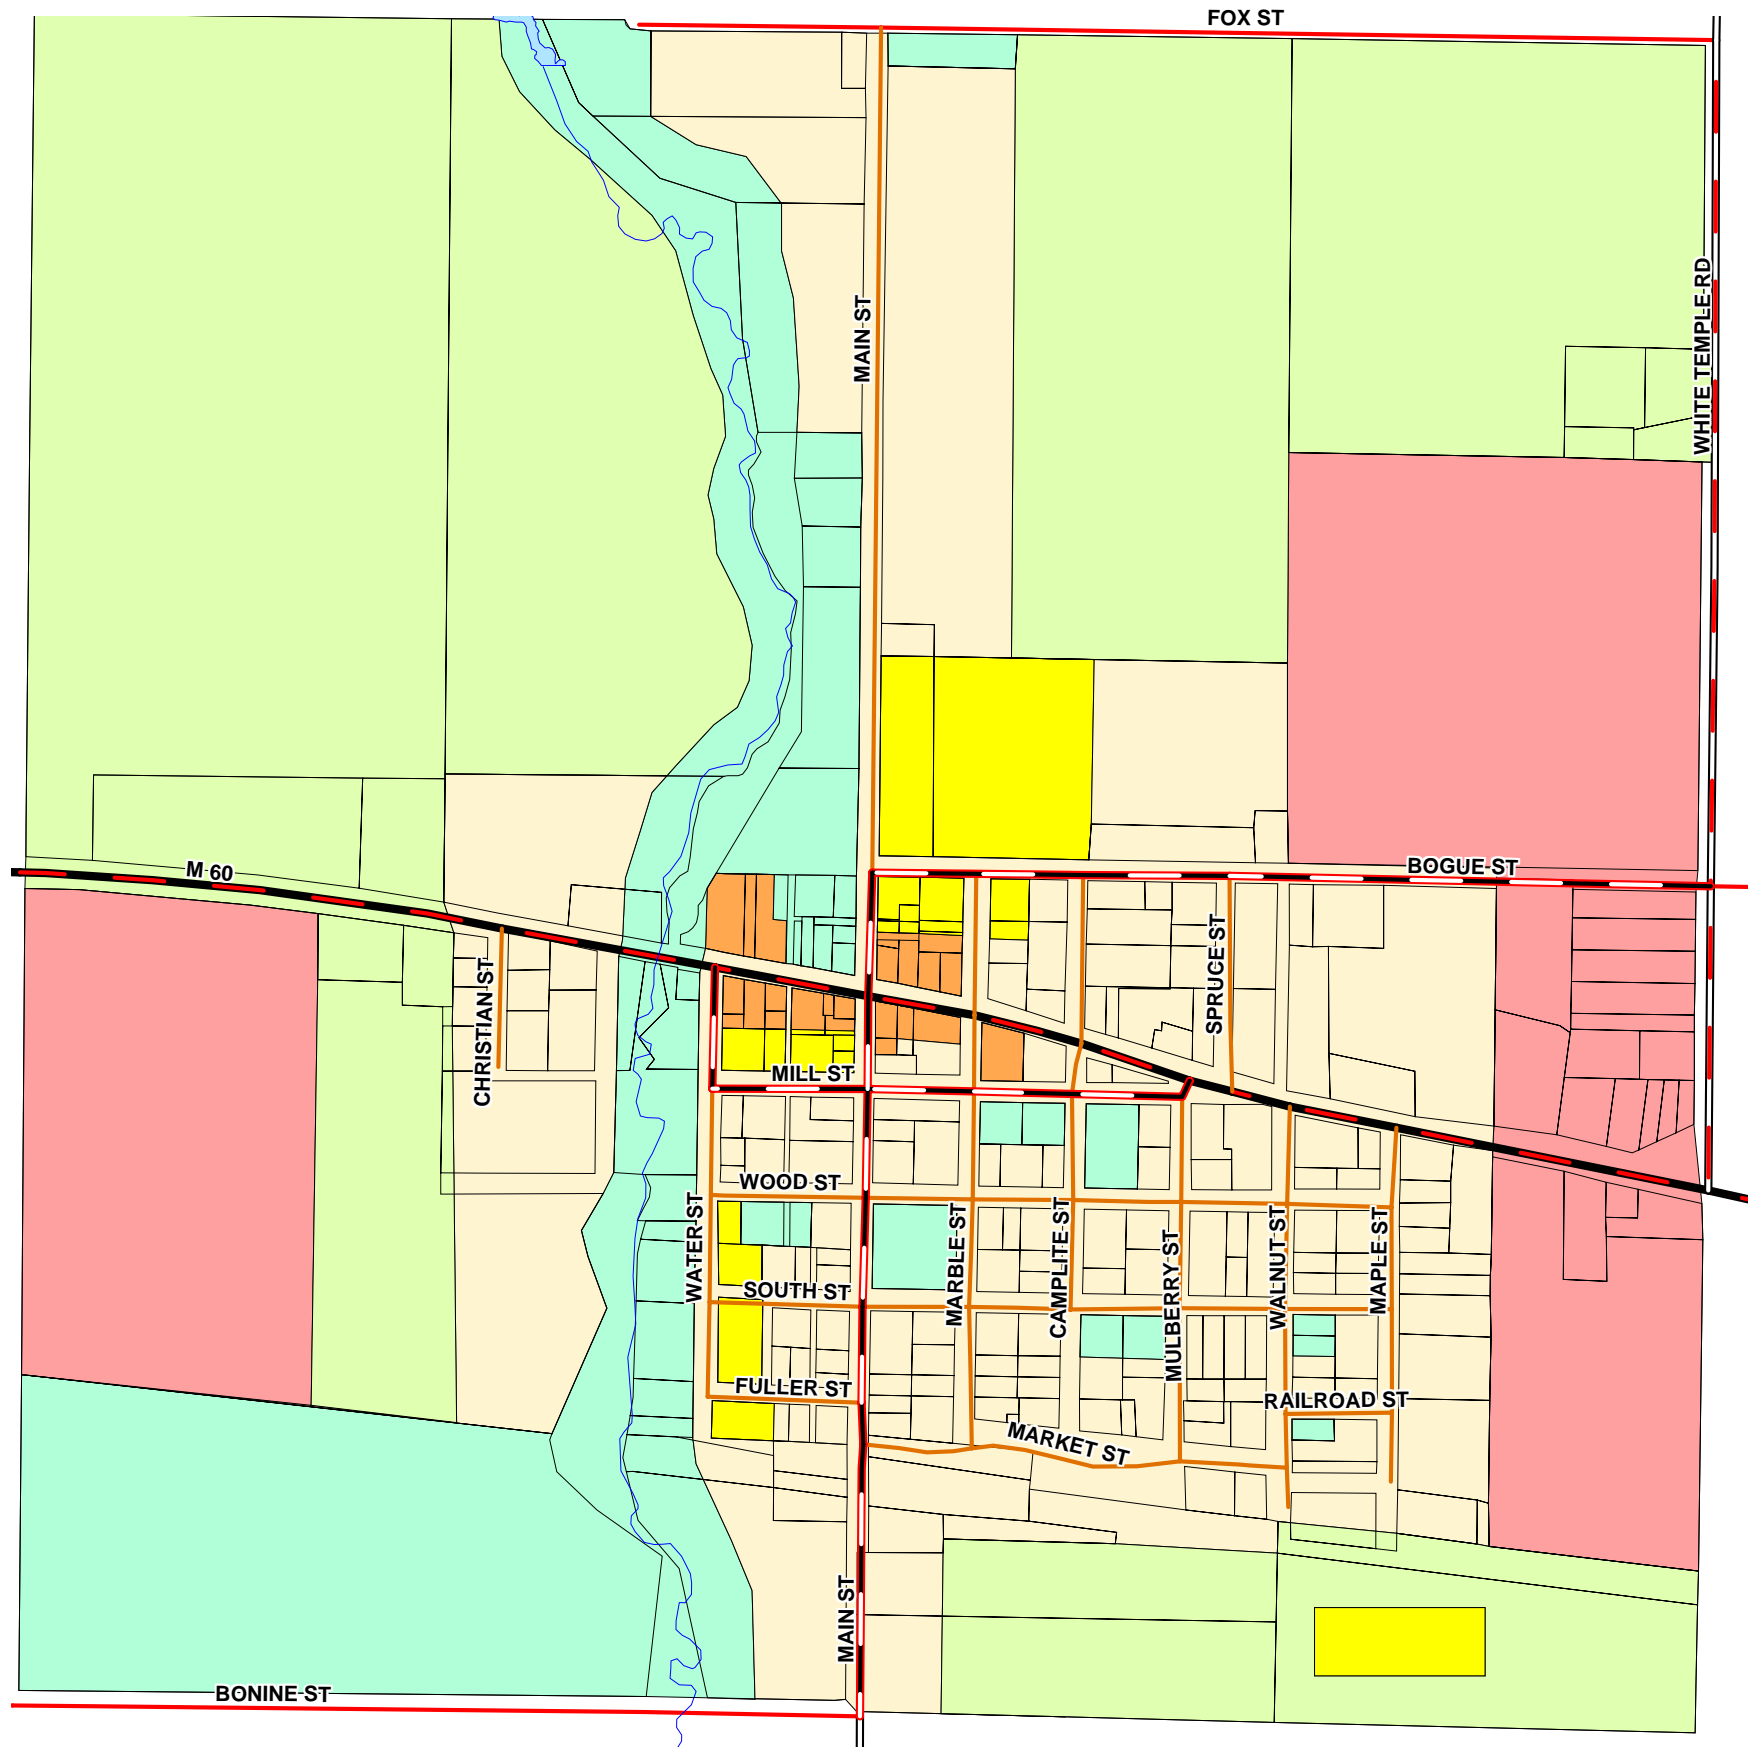

# VILLAGE OF VANDALIA ZONING MAP

## Zoning Legend

- Agriculture
- Commercial
- Industrial
- Low Density Residential
- Medium Density Residential
- Parks, Open Space Institution

Information contained herein is provided for reference purposes only and should be confirmed with the appropriate local agency. Cass County assumes no responsibility for errors and/or omissions.

Scale: 1 inch equals 600 feet