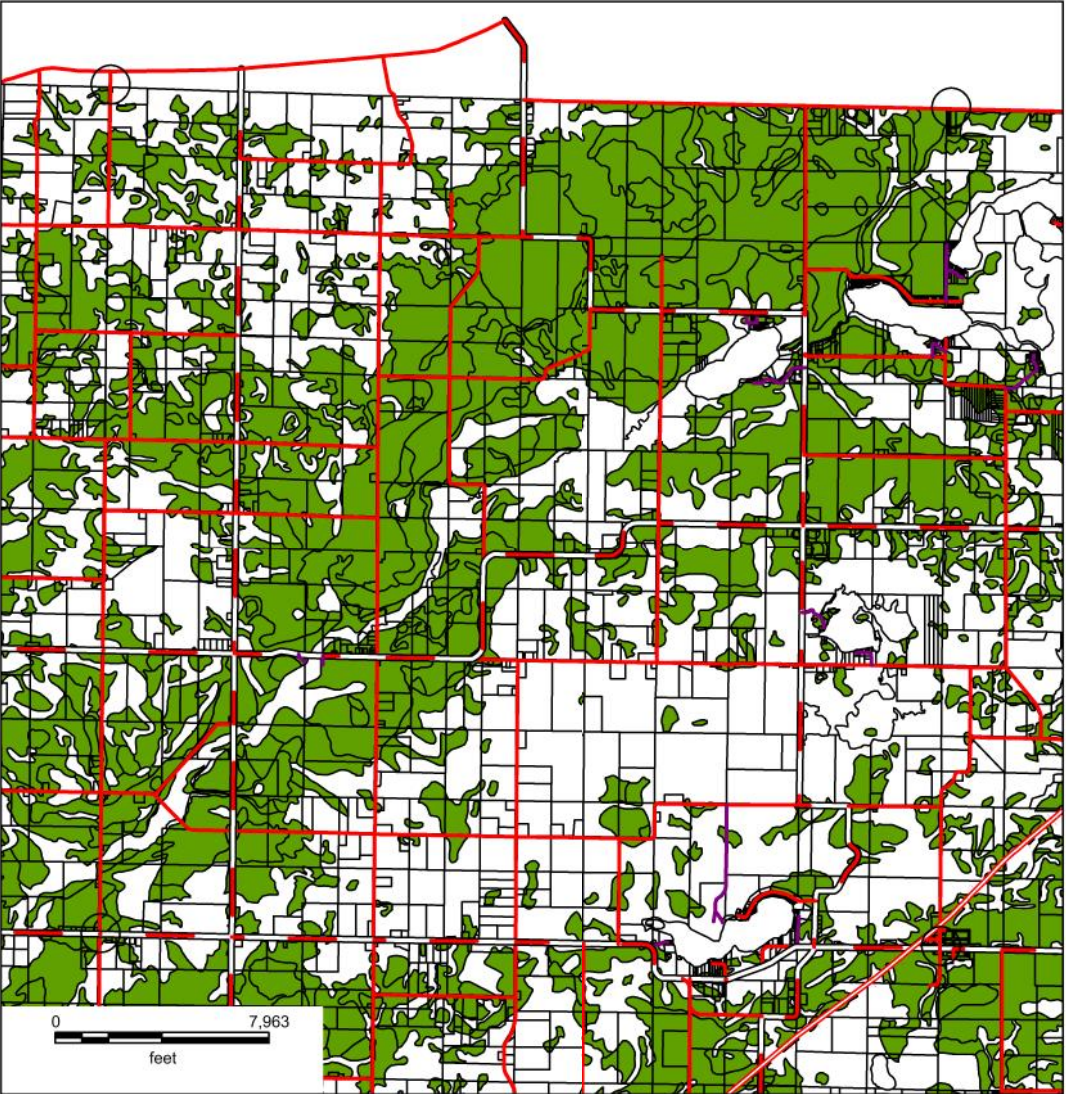

Prime Farmland Map

Wayne and Volinia Townships

Cass County Master Plan

Wayne Township

Volinia Township

PRIME FARMLAND SOILS LEGEND

-  City / Village Borders
-  Prime Farmland Soils
-  Township Boundary

July 1, 2014
Data Source: State of Michigan
Center for Geographic Information