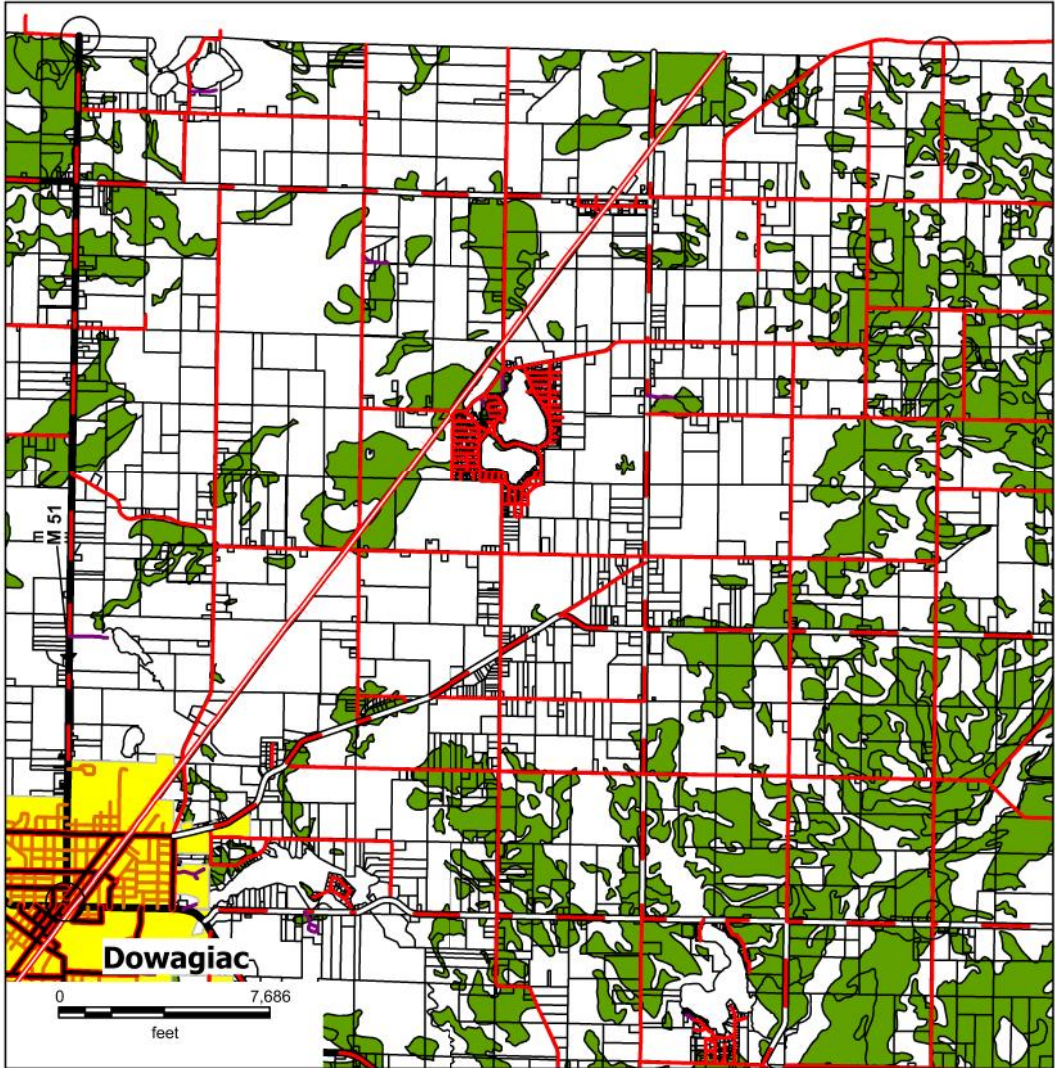

Prime Farmland Map

Wayne and Volinia Townships

Cass County Master Plan

Wayne Township

Volinia Township

PRIME FARMLAND SOILS LEGEND

-  City / Village Borders
-  Prime Farmland Soils
-  Township Boundary

July 1, 2014
Data Source: State of Michigan
Center for Geographic Information