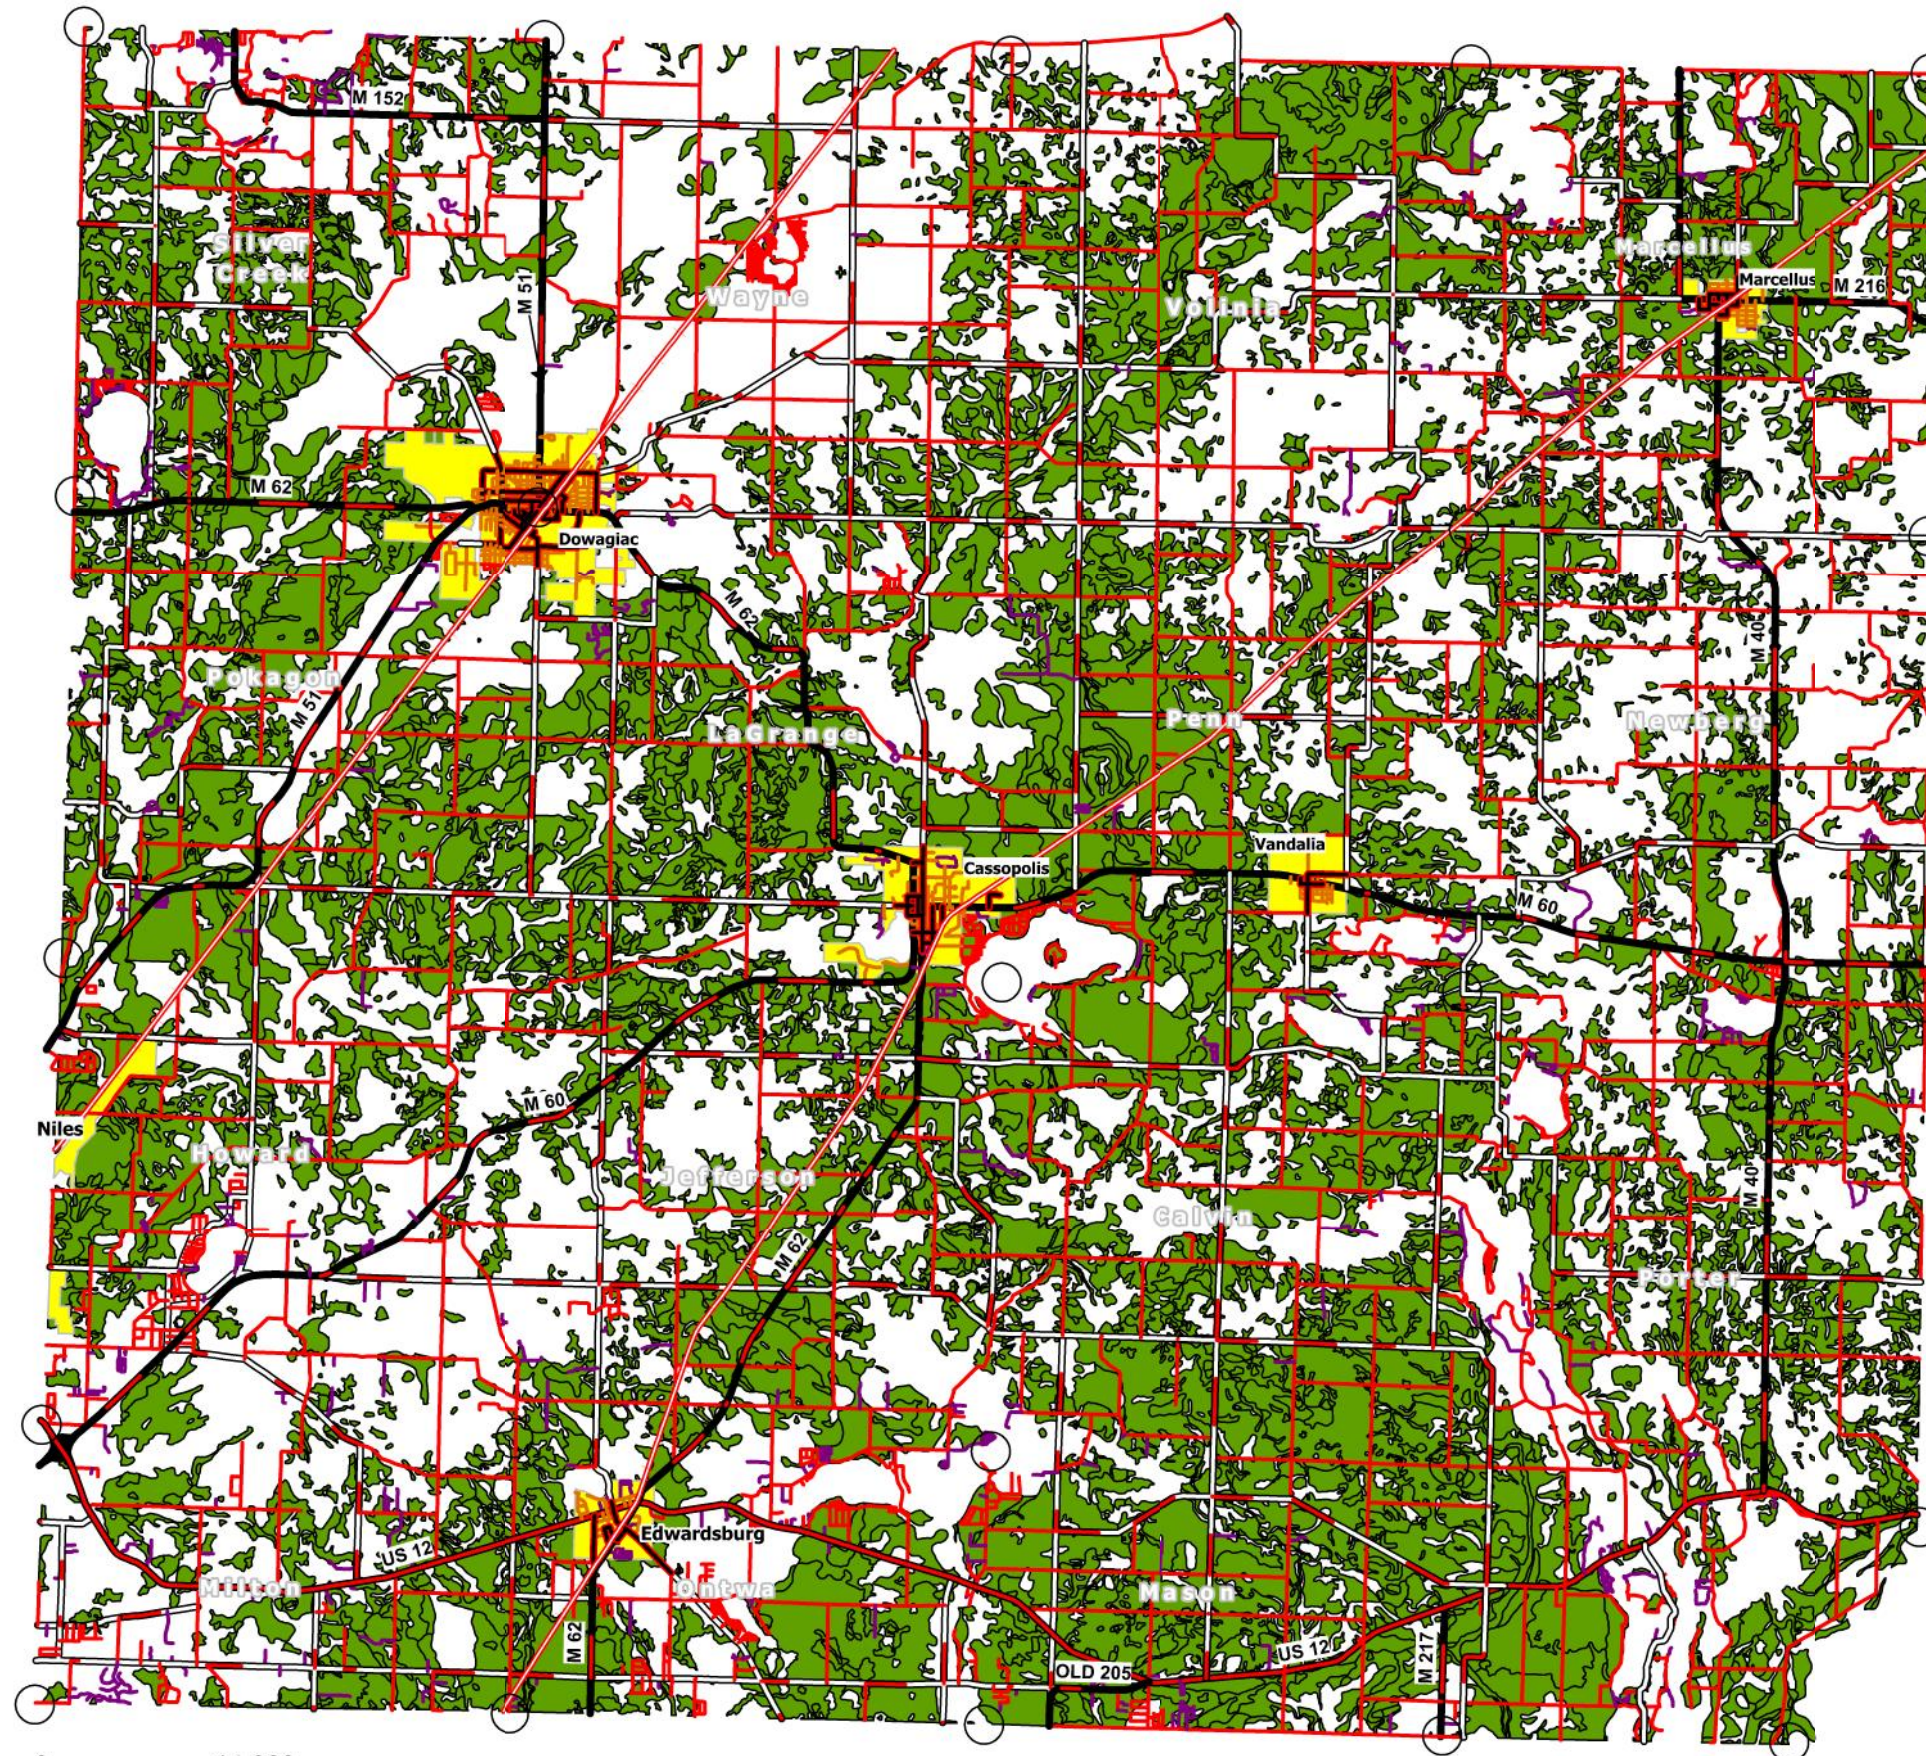

Prime Farmland Map

Cass County Master Plan

0 14,380
feet

PRIME FARMLAND SOILS LEGEND

- City / Village Borders
- Prime Farmland Soils
- Township Boundary

July 1, 2014
Data Source: State of Michigan
Center for Geographic Information