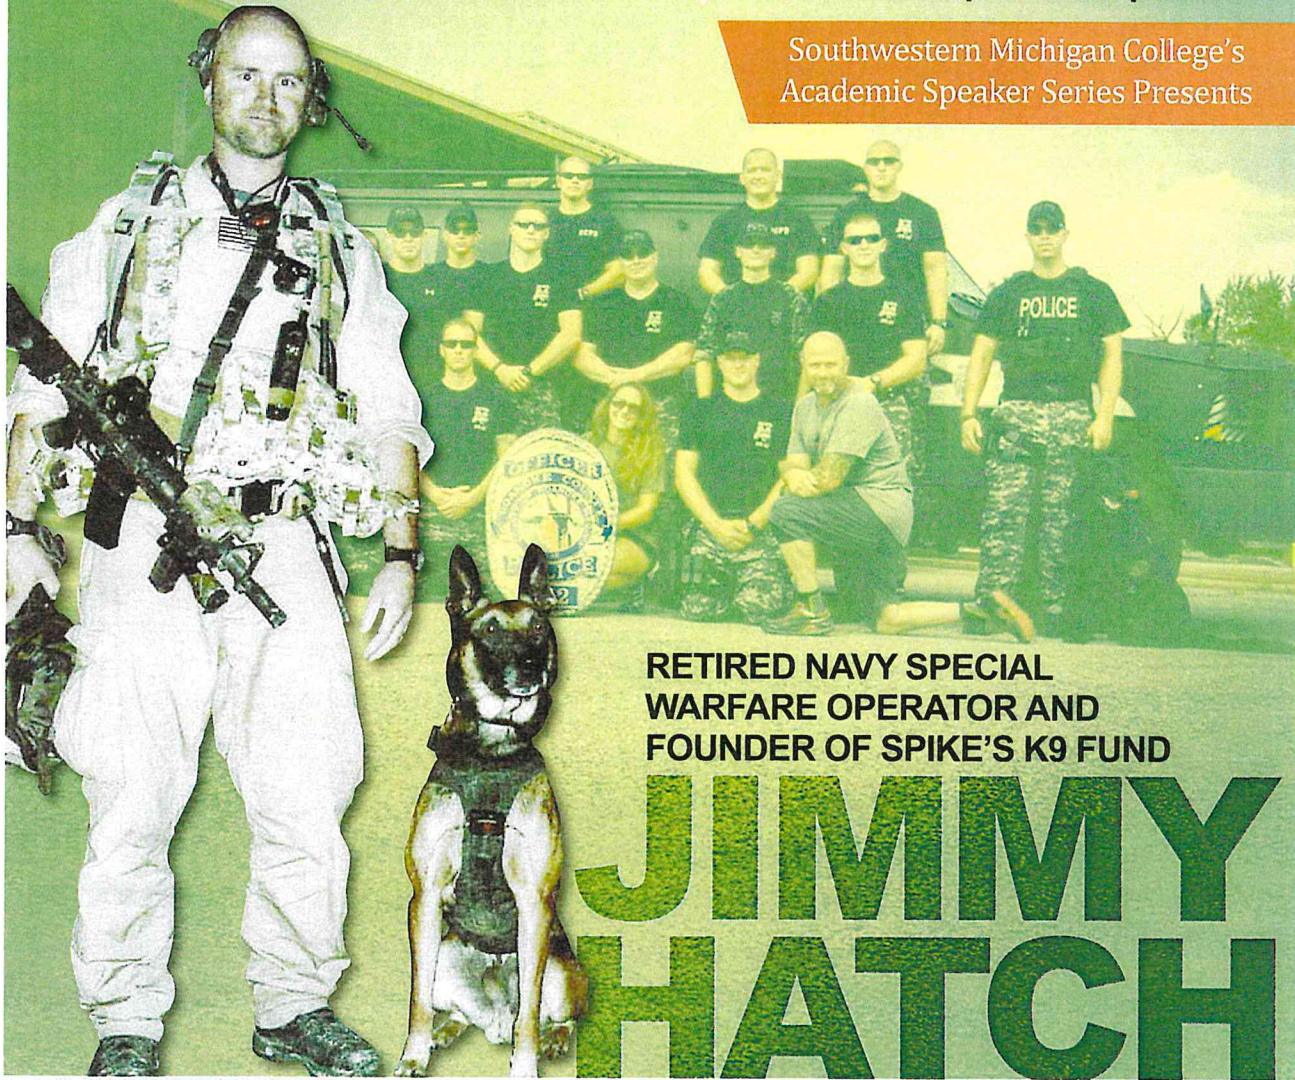

Free and open to the public.

Southwestern Michigan College's
Academic Speaker Series Presents

RETIRED NAVY SPECIAL
WARFARE OPERATOR AND
FOUNDER OF SPIKE'S K9 FUND

**JIMMY
HATCH**

**SEPT. 14
7 P.M.**

In 2009, Jimmy Hatch led a military operation to rescue Army Sgt. Bowe Bergdahl, who had deserted his unit and been captured by the Taliban. Hatch lost his leg in the mission, and a military dog also died while helping to expose the enemy. Following the injury that ended his nearly 26-year career, Hatch founded Spike's K9 Fund, which provides protective equipment and medical assistance to K9s.

Come hear about Hatch's experience in this inspiring presentation.

In the theatre in the Student Activity Center on
Southwestern Michigan College's Dowagiac campus

Refreshments to follow.

**SOUTHWESTERN
MICHIGAN COLLEGE**