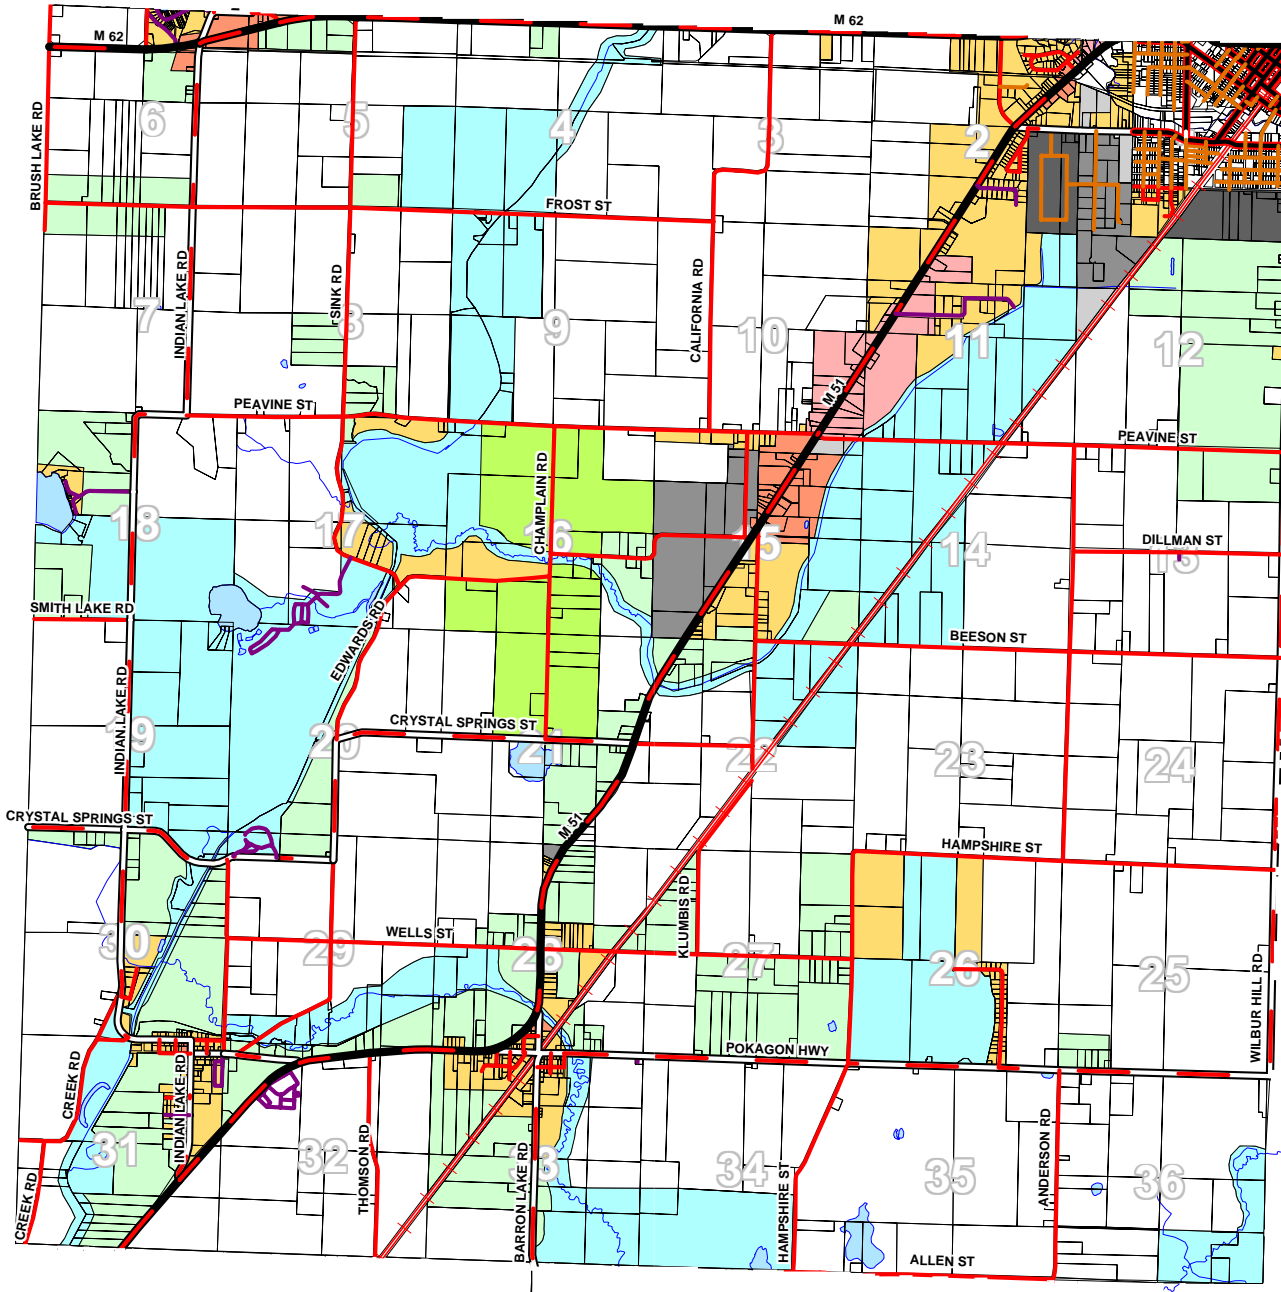

POKAGON TOWNSHIP

ZONING MAP

Zoning Legend

- AG2-Ag Exclusive
- AP-Ag Production
- AR-Ag Residential
- LI-Light Industrial
- M-Manufacturing
- MD
- OS-Open Space
- R1-Residential
- RC-Retail Commercial
- SC-Service Commercial

Scale: 1 inch equals 4,850 feet

Information contained herein is provided for reference purposes only and should be confirmed with the appropriate local agency. Cass County assumes no responsibility for errors and/or omissions.